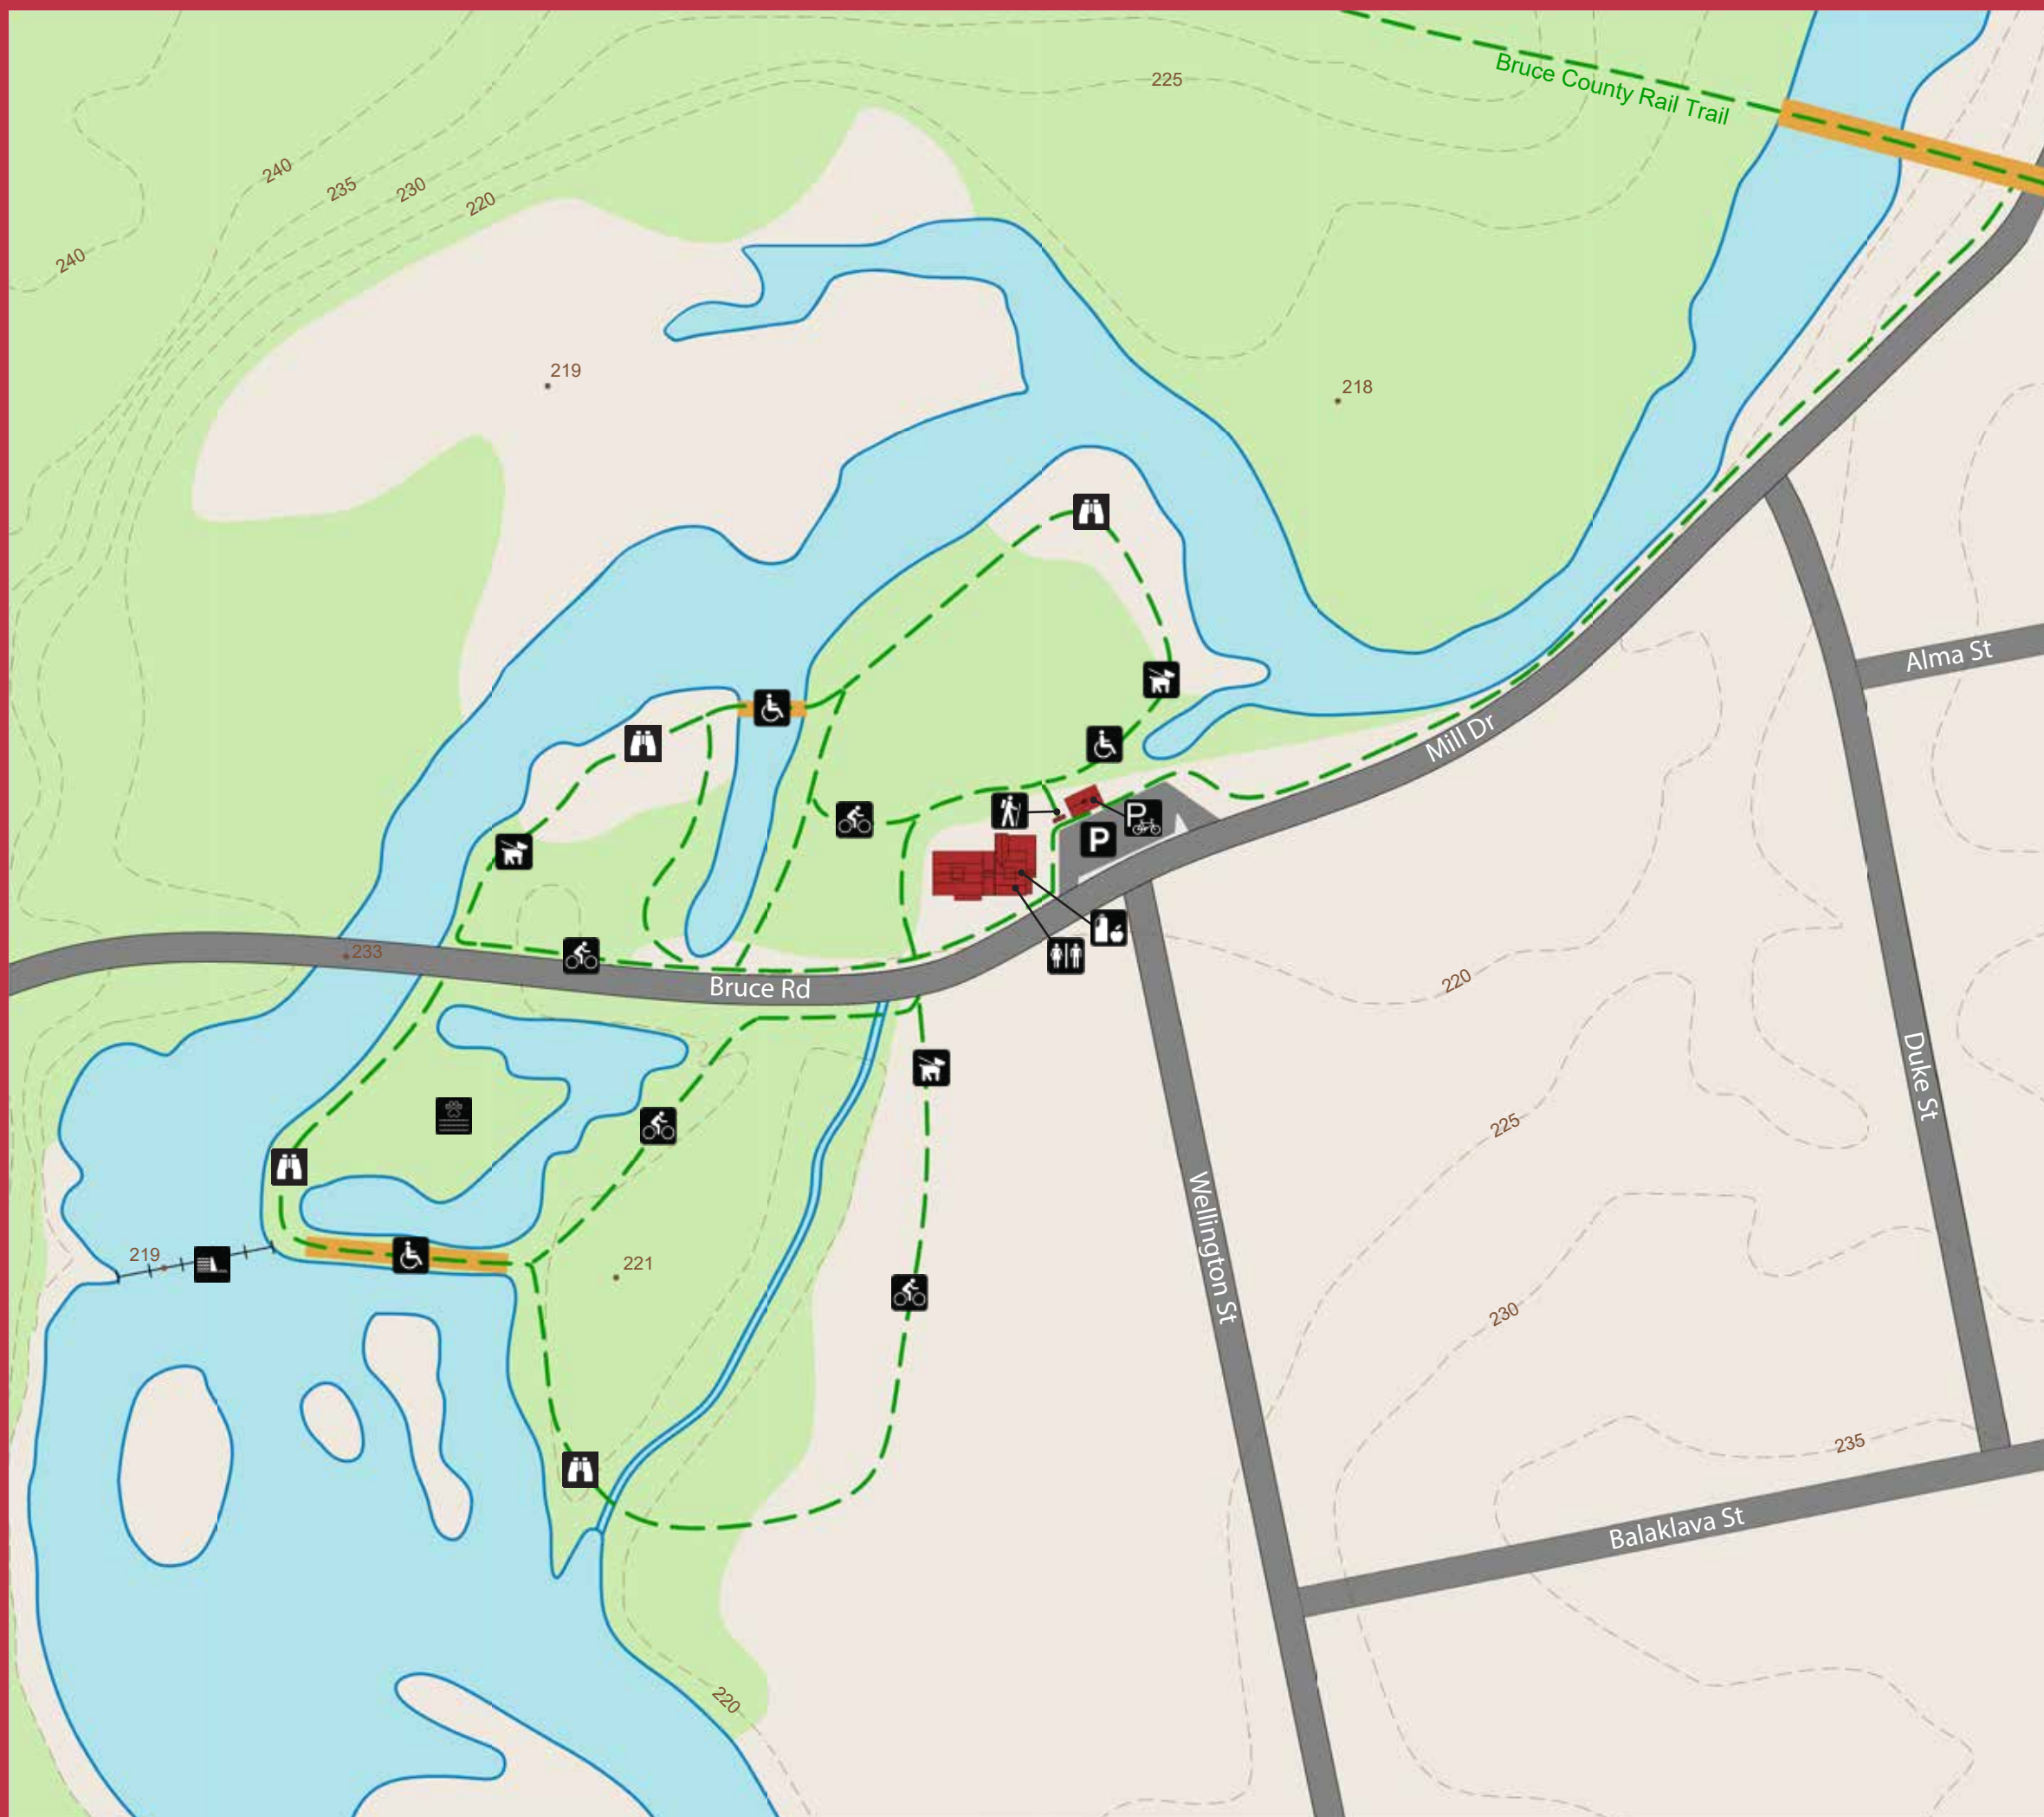

PAISLEY TRAILS

4575 Bruce Rd. 1,
Paisley, Ontario
N0G 2N0

- Wooded Area
- Water
- Road
- Wooden Bridge
- Topography Contour
- Spot Height
- Trails
- Trail Head
- Paisley Market
- Washrooms
- Parking
- Bike Storage
- Bike-Friendly Trails
- LEASHED Pet-Friendly Trails
- Off Leash Dog Beach
- Water Dam
- Viewing Site
- ADA Accessible